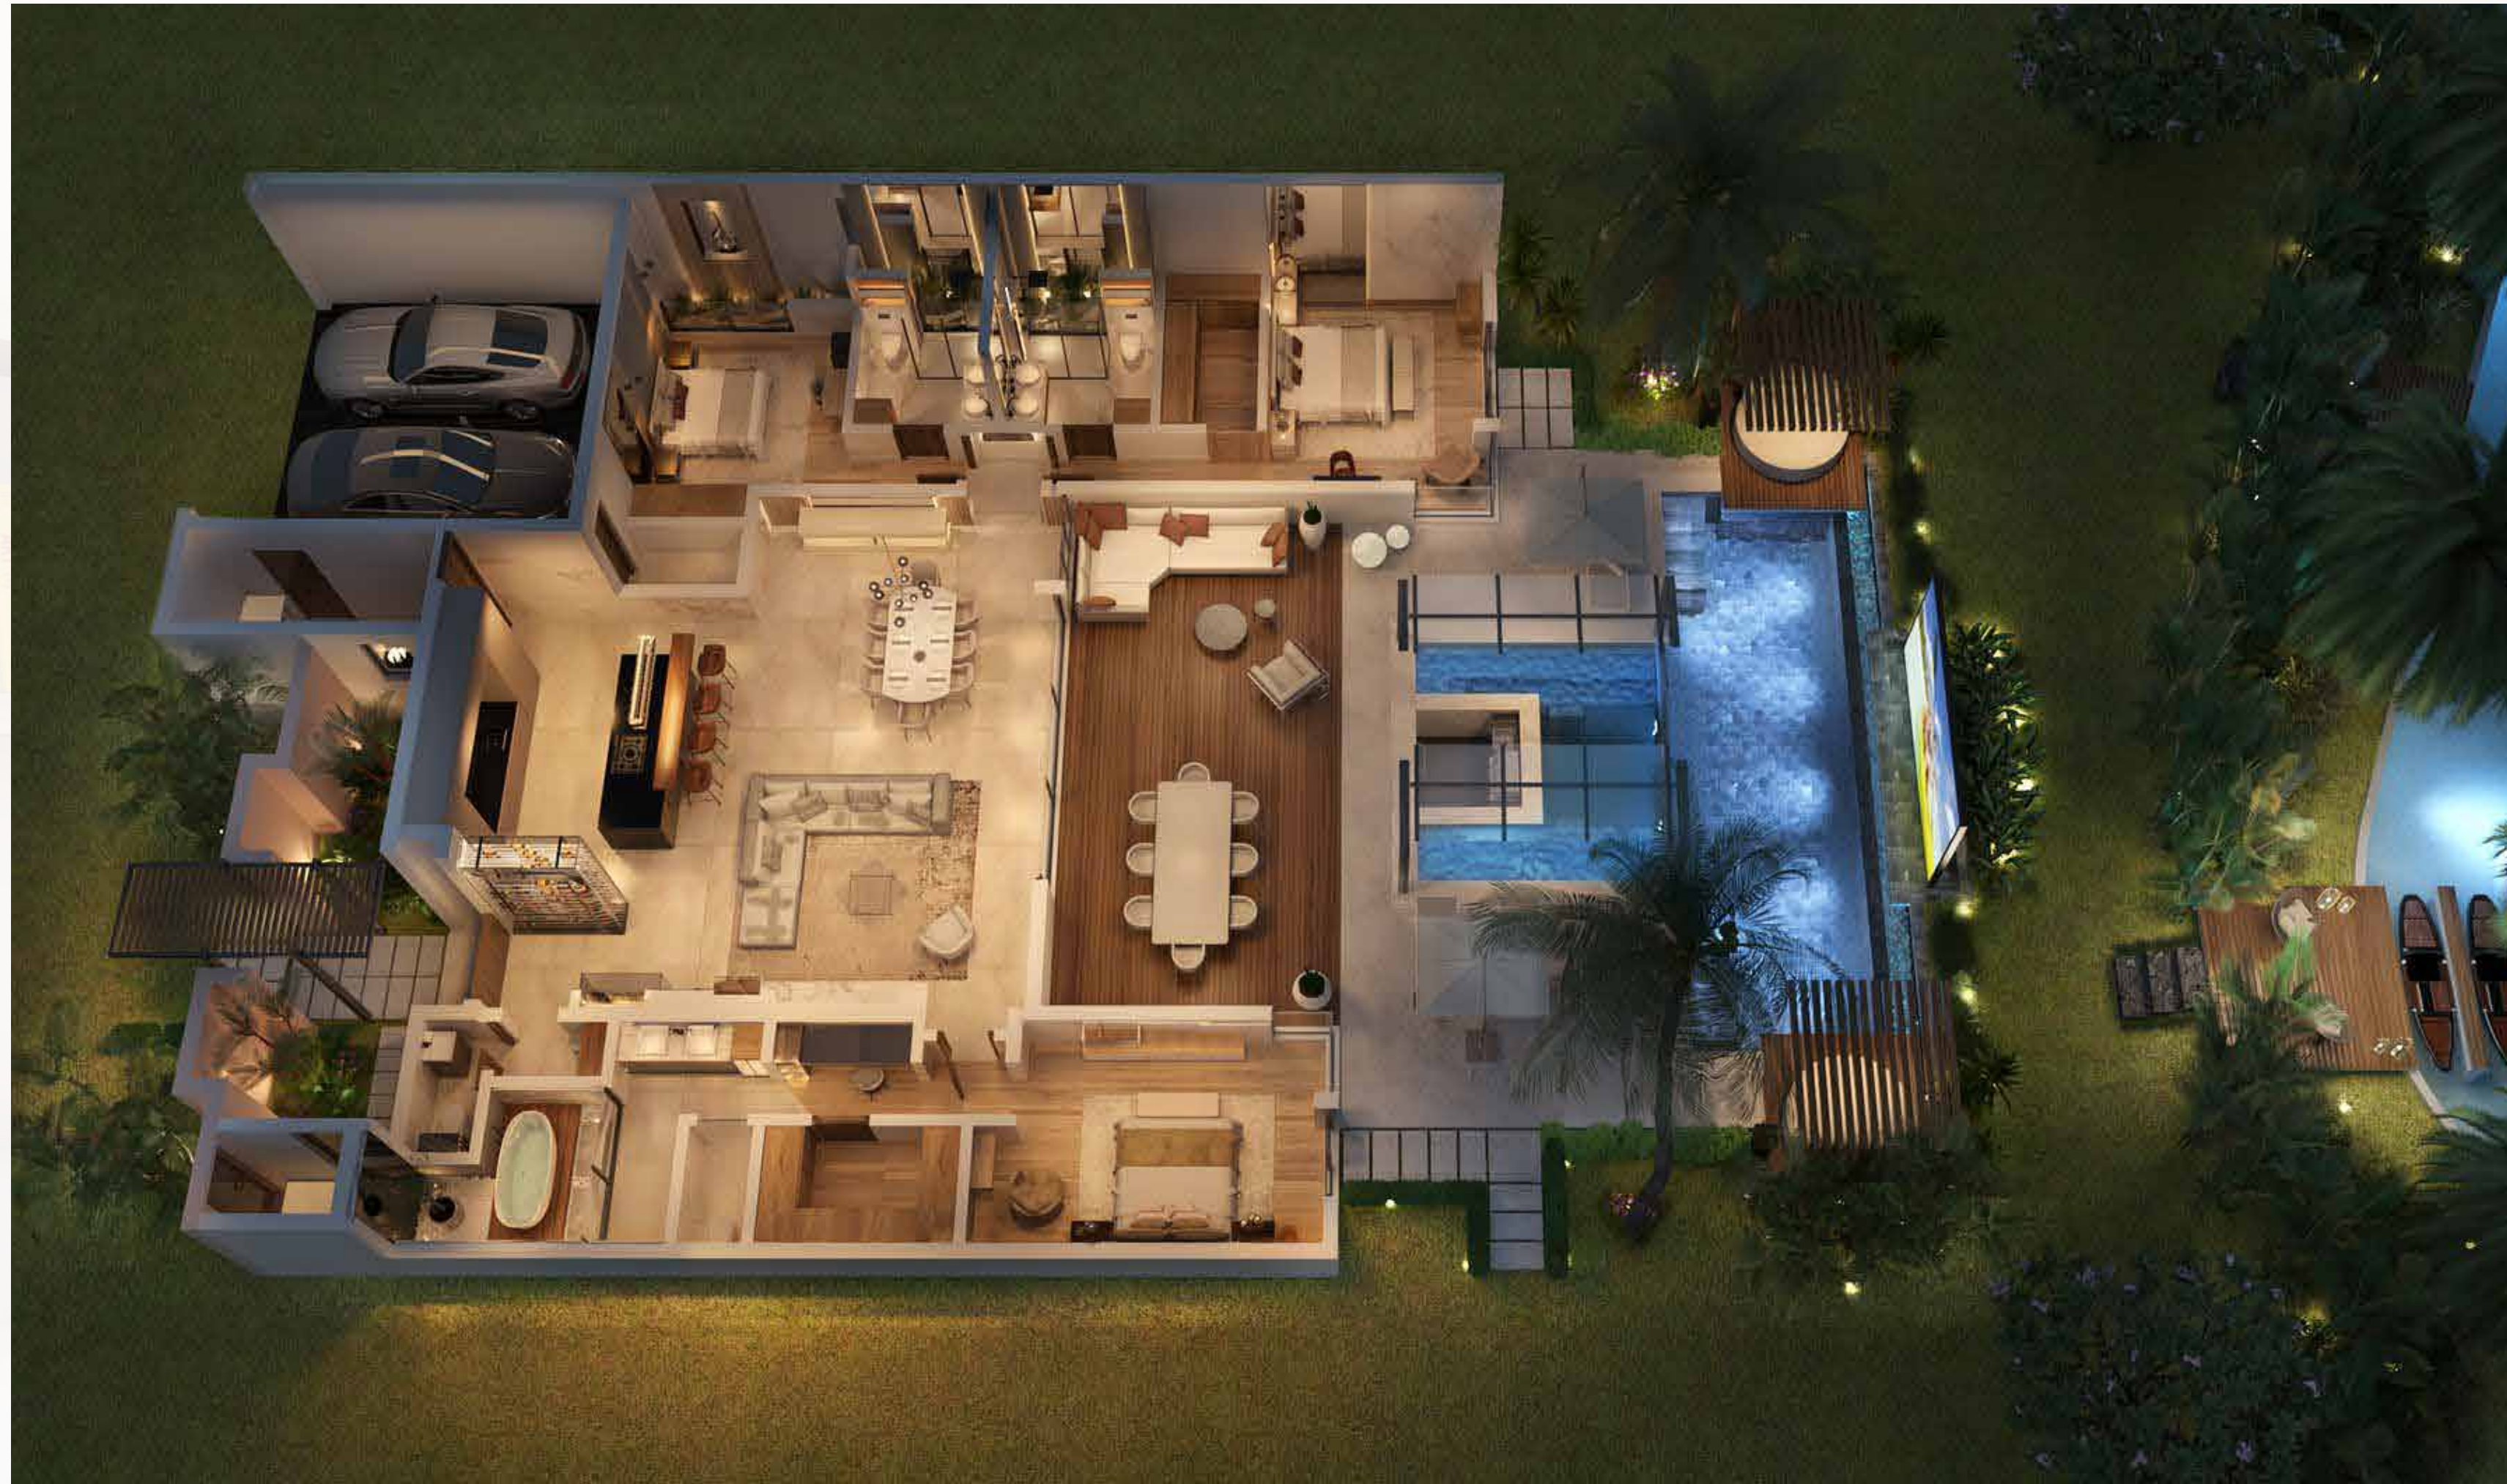

MARINA AQUAMARINE

Living / Dining room	57.55m ²
Kitchen	21.63m ²
Porch	1.48m ²
Master Bedroom	21.56m ²
Master Bathroom	7.67m ²
Outdoor Bathroom	6.04m ²
Walk-in Closet	5.55m ²
Bin	2.34m ²
Laundry room	6.60m ²
Store	2.20m ²
Bedroom 2	20.36m ²
Walk-in Closet 2	5.35m ²
Bathroom 2	6.12m ²
Planter 2	1.37m ²
Bedroom 3	16.32m ²
Planter 3	1.37m ²
Bathroom 3	6.12m ²
Planter 4	1.92m ²
Double Garage	37.80m ²
Covered Terrace	31.01m ²
Guest WC	2.84m ²
Total Net Area	263.20m²
External Areas	
Entrance	18.81m ²
Kiosk (x2) - (6.23)	12.46m ²
Pool Beach	50.03m ²
Pool	56.72m ²
BBQ	10.87m ²
Total Gross Floor Area	301.37m²